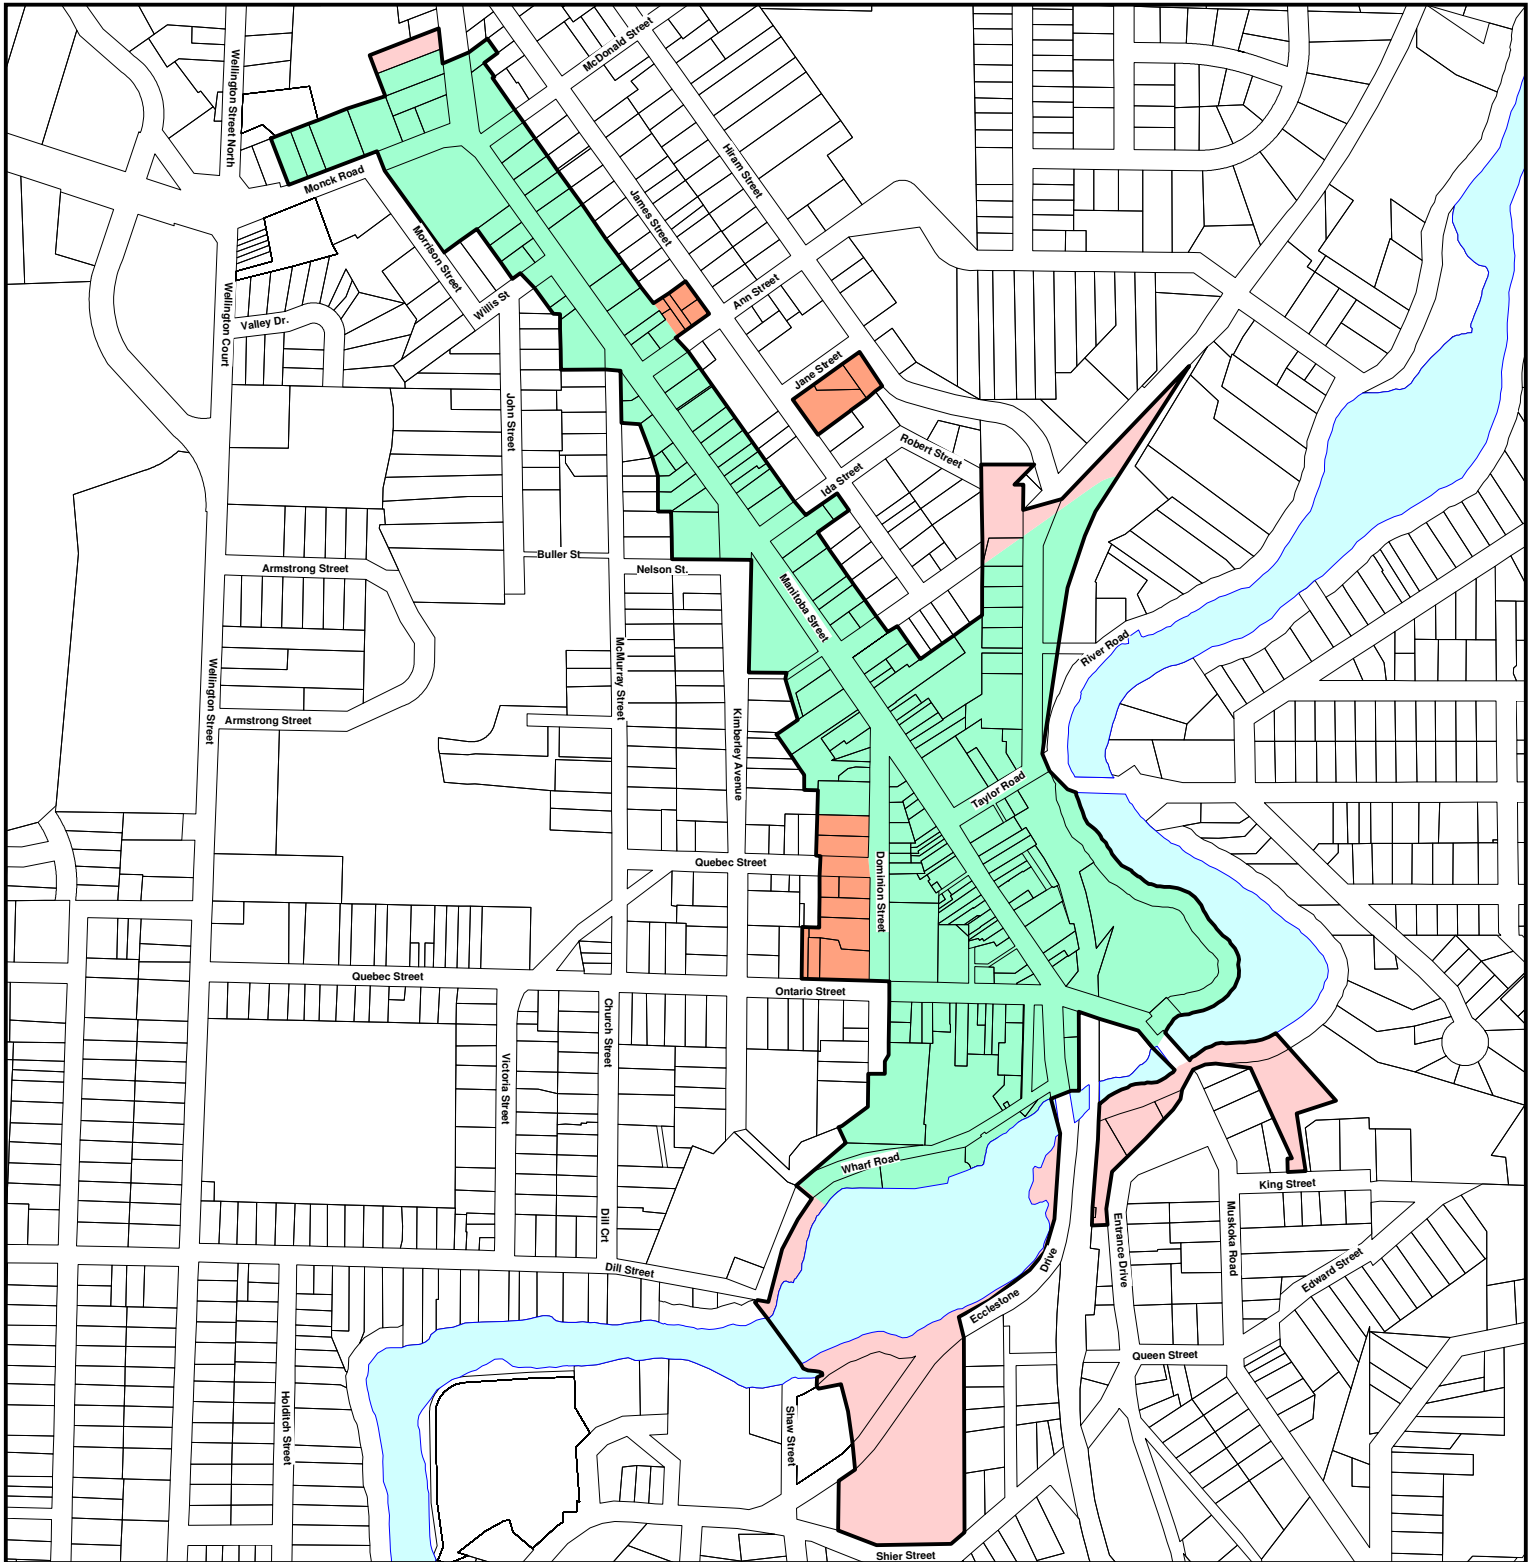

**Figure 2  
Bracebridge Official Plan Designations**

- Legend**
-  Business Improvement Area
  -  Downtown/Uptown Designations
  -  Mixed Use Area
  -  Residential

SCALE 1 : 7,500

prepare by  
Town of Bracebridge  
Development Services Department